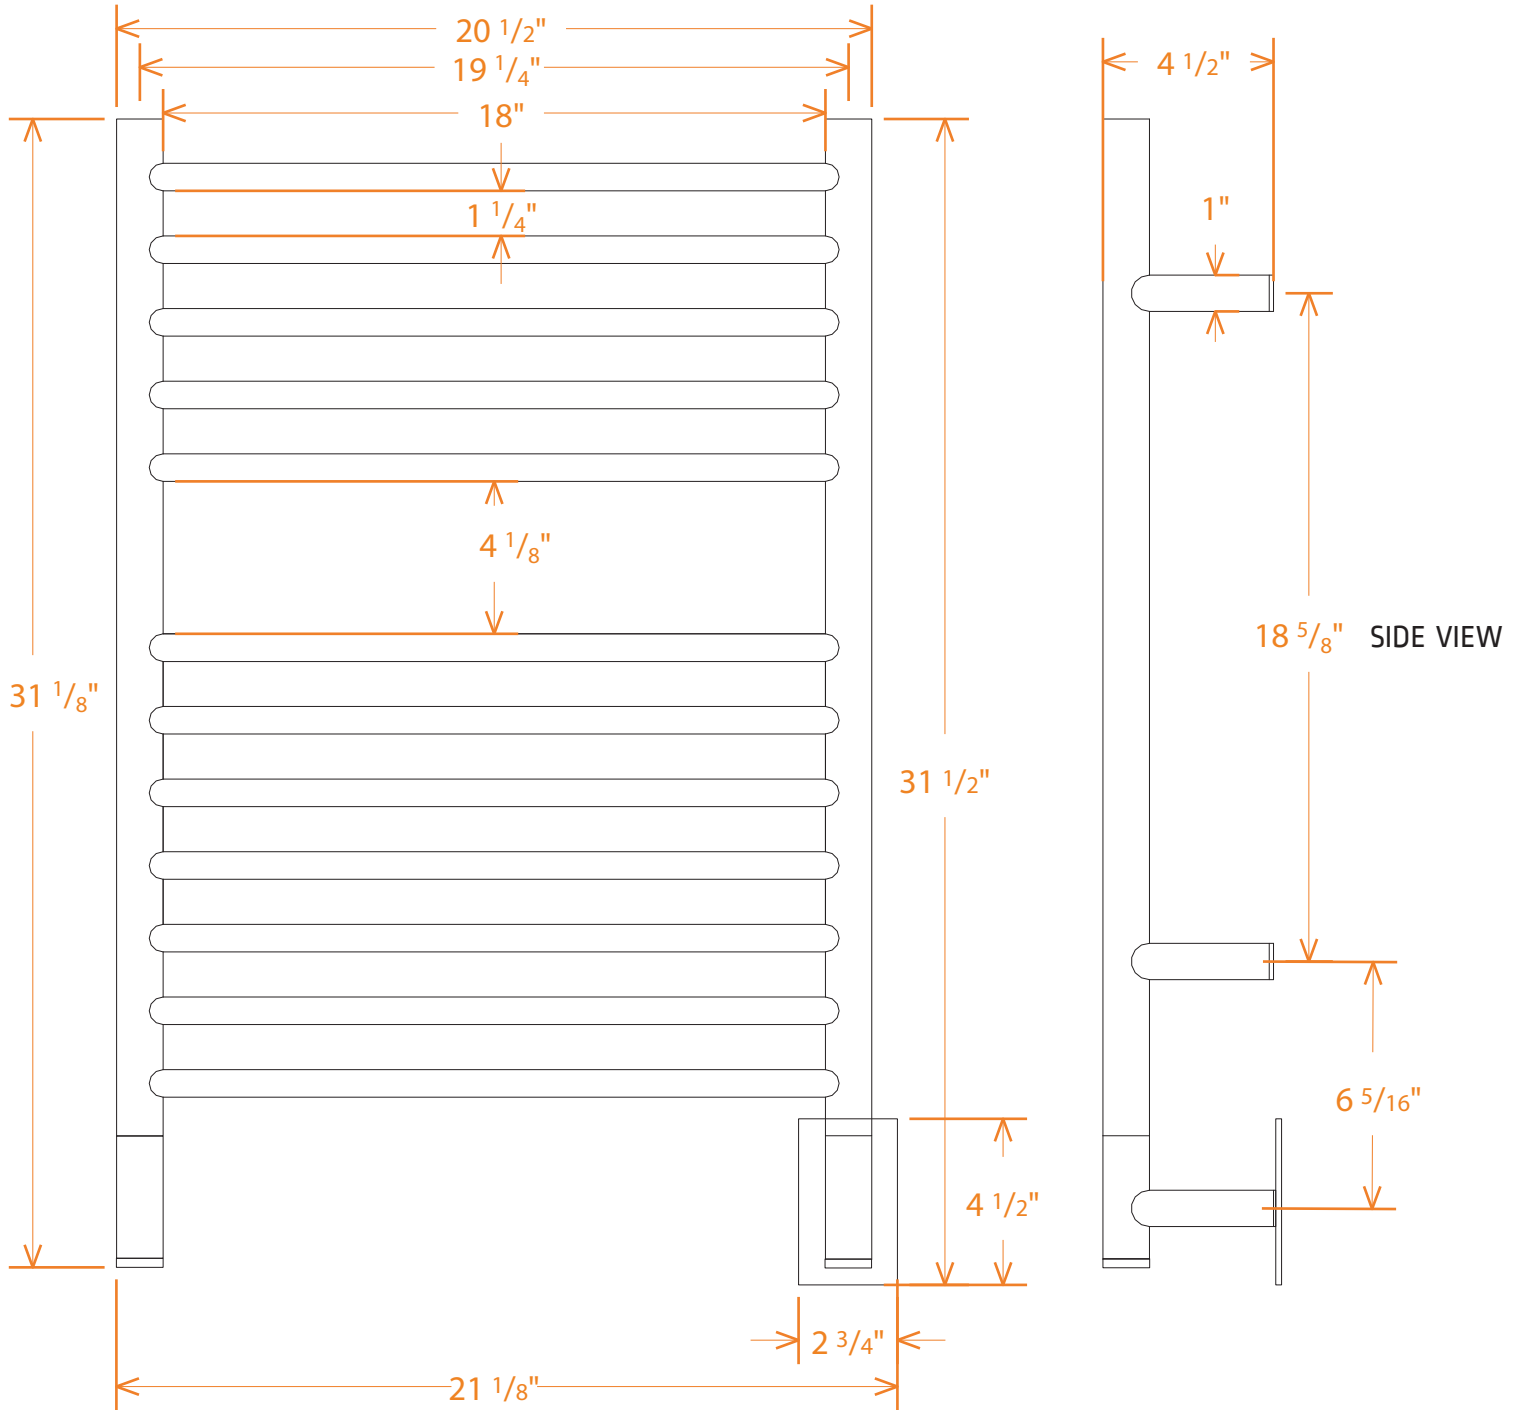

JEEVES MODEL E STRAIGHT

TECHNICAL DRAWING

ESP
POLISHED

ESB
BRUSHED

ESO*
OIL-RUBBED
BRONZE

ESW*
WHITE

ESMB*
MATTE
BLACK

FRONT VIEW OF RACK ON WALL