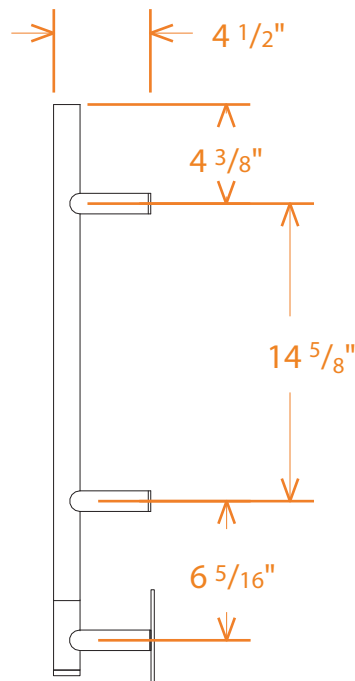

# JEEVES MODEL L STRAIGHT

## TECHNICAL DRAWING

LSP POLISHED    LSB BRUSHED    LSO OIL-RUBBED BRONZE    LSW WHITE    LSMB MATTE BLACK

FRONT VIEW OF RACK ON WALL

SIDE VIEW