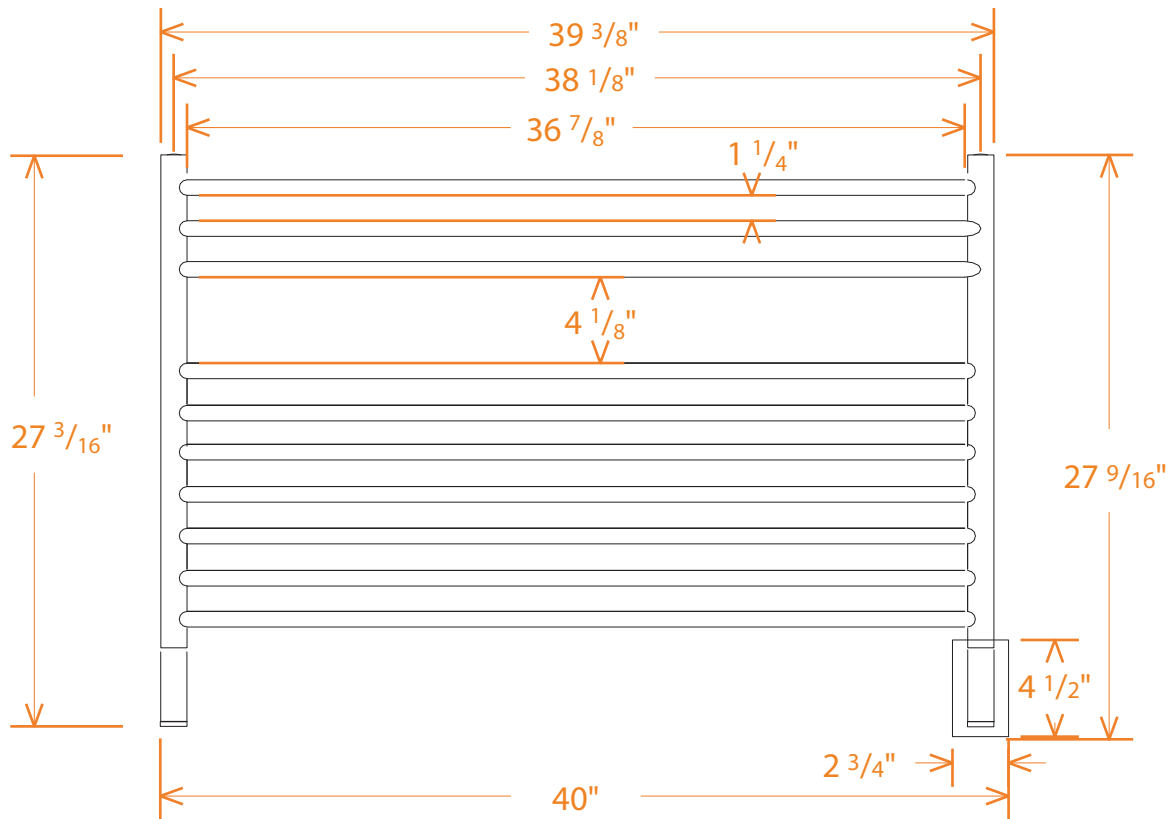

# JEEVES MODEL L STRAIGHT

## TECHNICAL DRAWING

LSP POLISHED    LSB BRUSHED    LSO OIL-RUBBED BRONZE    LSW WHITE    LSMB MATTE BLACK

FRONT VIEW OF RACK ON WALL

SIDE VIEW